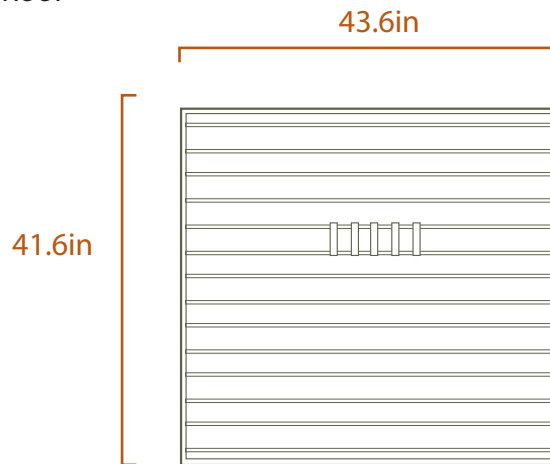

Roof

The mPulse Series is the only sauna series to offer near, mid and far infrared technology for targeted results. Featuring a 10.1" Android control panel, 6 wellness programs, highest quality eco-friendly wood options (hypoallergenic basswood, western Canadian cedar and eucalyptus), Magne-Seal assembly and ergonomic, floating benches, the mPulse is the smartest sauna on the planet.