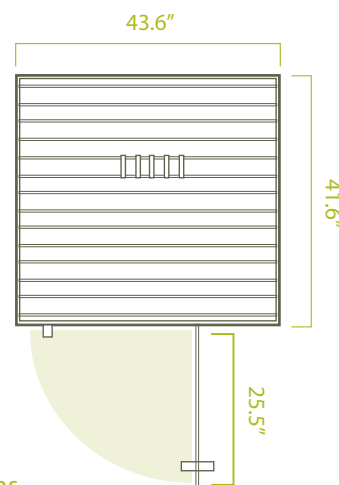

SPECIFICATIONS

Exterior

43.6" W x 41.6" D x 78.6" H* / 28" door width

Interior

37.6" W x 35.6" D x 71.5" H / 21.8" bench depth

Weight

Up to 570 lbs.

Electrical

120v; 1820 watts max, 1440 watts continuous; 20a (20A outlet)

DEDICATED 120V 15A CIRCUIT AND OUTLET REQUIRED.
SEE IMAGE 1 FOR REFERENCE

9' cord exits from back left of base

Wood Options

Basswood

Cedar

Eucalyptus

mPulse Aspire Panels

For seamless craftsmanship, each wall of the Aspire consists of one large wooden panel:

- Roof & Floor Panels
43.6"x41.6"x2.75" thick (see diagram)
- Back & Front Panels
42.5"x72.1"x2.75" thick (see diagram)
- Side Panels 40.5"x72.1"x2.75" thick