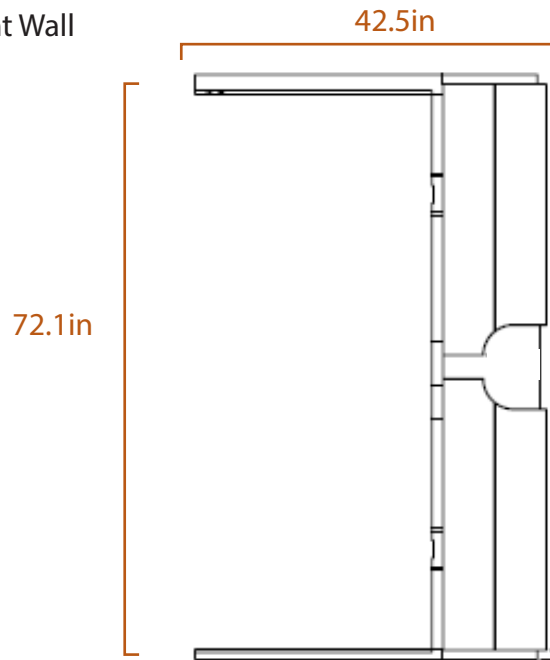

mPulse Aspire Panels

For seamless craftsmanship, each wall of the Aspire consists of one large wooden panel:

- -Roof & Floor Panels
  43.6"x41.6"x2.75" thick (see diagram)
- -Back & Front Panels
  42.5"x72.1"x2.75" thick (see diagram)
- -Side Panels 40.5"x72.1"x2.75" thick

Important Note: All eucalyptus models have a solid wood floor; no floor heaters included.

Fitting into your home:
Because of the large panel size, it is important to ensure there is enough space through the doors and pathways to the sauna's location in your home. Standard doors in the US are 30" to 36" wide, and 6' to 8' tall. Please measure any doorway or hallway needed prior to purchase.

Front Wall